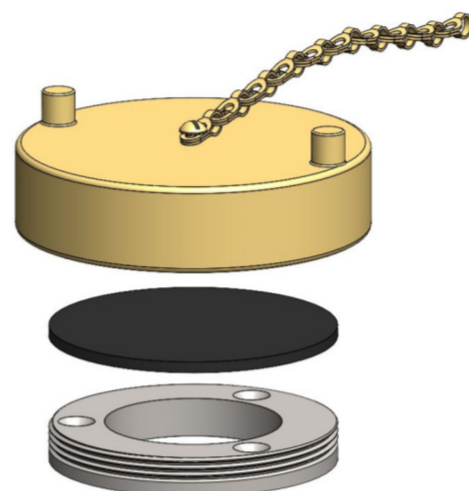

MIL-S-24235/11-02

WEATHER DECK STUFFING TUBE SYMBOL 996

STUFFING TUBE CAP ASSEMBLY

CAP ASSEMBLY

PREFORMED PACKING
MIL-P-16685
(SOLD SEPARATELY)

WEATHER DECK M24235/11-02 SYM 996, COMPLETE ASSEMBLY
STUFFING TUBE CAP ASSEMBLY FIG 4 MIL-S-24235/11 ONLY
PLAIN CAP ASSEMBLY FIG 5 MIL-S-24235

PART NUMBER AWD-4000
PART NUMBER AWD-4010
PART NUMBER AWD-4011

ITEM DESCRIPTION

MATERIAL

GLAND NUT	BRASS
GLAND RING	BRASS
ROTATING CAP	BRASS
GASKET	NEOPRENE
SHORT BODY	STAINLESS STEEL
SOLID CAP	BRASS
GASKET	NEOPRENE
DUMMY PLUG	STAINLESS STEEL