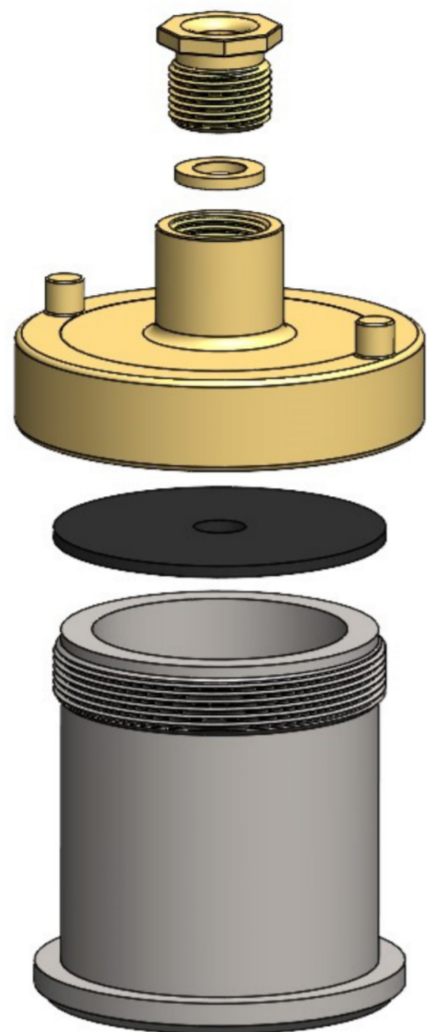

MIL-S-24235/11-02

WEATHER DECK STUFFING TUBE SYMBOL 996

STUFFING TUBE CAP ASSEMBLY

CAP ASSEMBLY

PREFORMED PACKING
MIL-P-16685
(SOLD SEPARATELY)

WEATHER DECK M24235/11-02 SYM 996, COMPLETE ASSEMBLY
STUFFING TUBE CAP ASSEMBLY FIG 4 MIL-S-24235/11 ONLY
PLAIN CAP ASSEMBLY FIG 5 MIL-S-24235

PART NUMBER AWD-4000
PART NUMBER AWD-4010
PART NUMBER AWD-4011

ITEM DESCRIPTION

MATERIAL

GLAND NUT	BRASS
GLAND RING	BRASS
ROTATING CAP	BRASS
GASKET	NEOPRENE
SHORT BODY	STAINLESS STEEL
SOLID CAP	BRASS
GASKET	NEOPRENE
DUMMY PLUG	STAINLESS STEEL